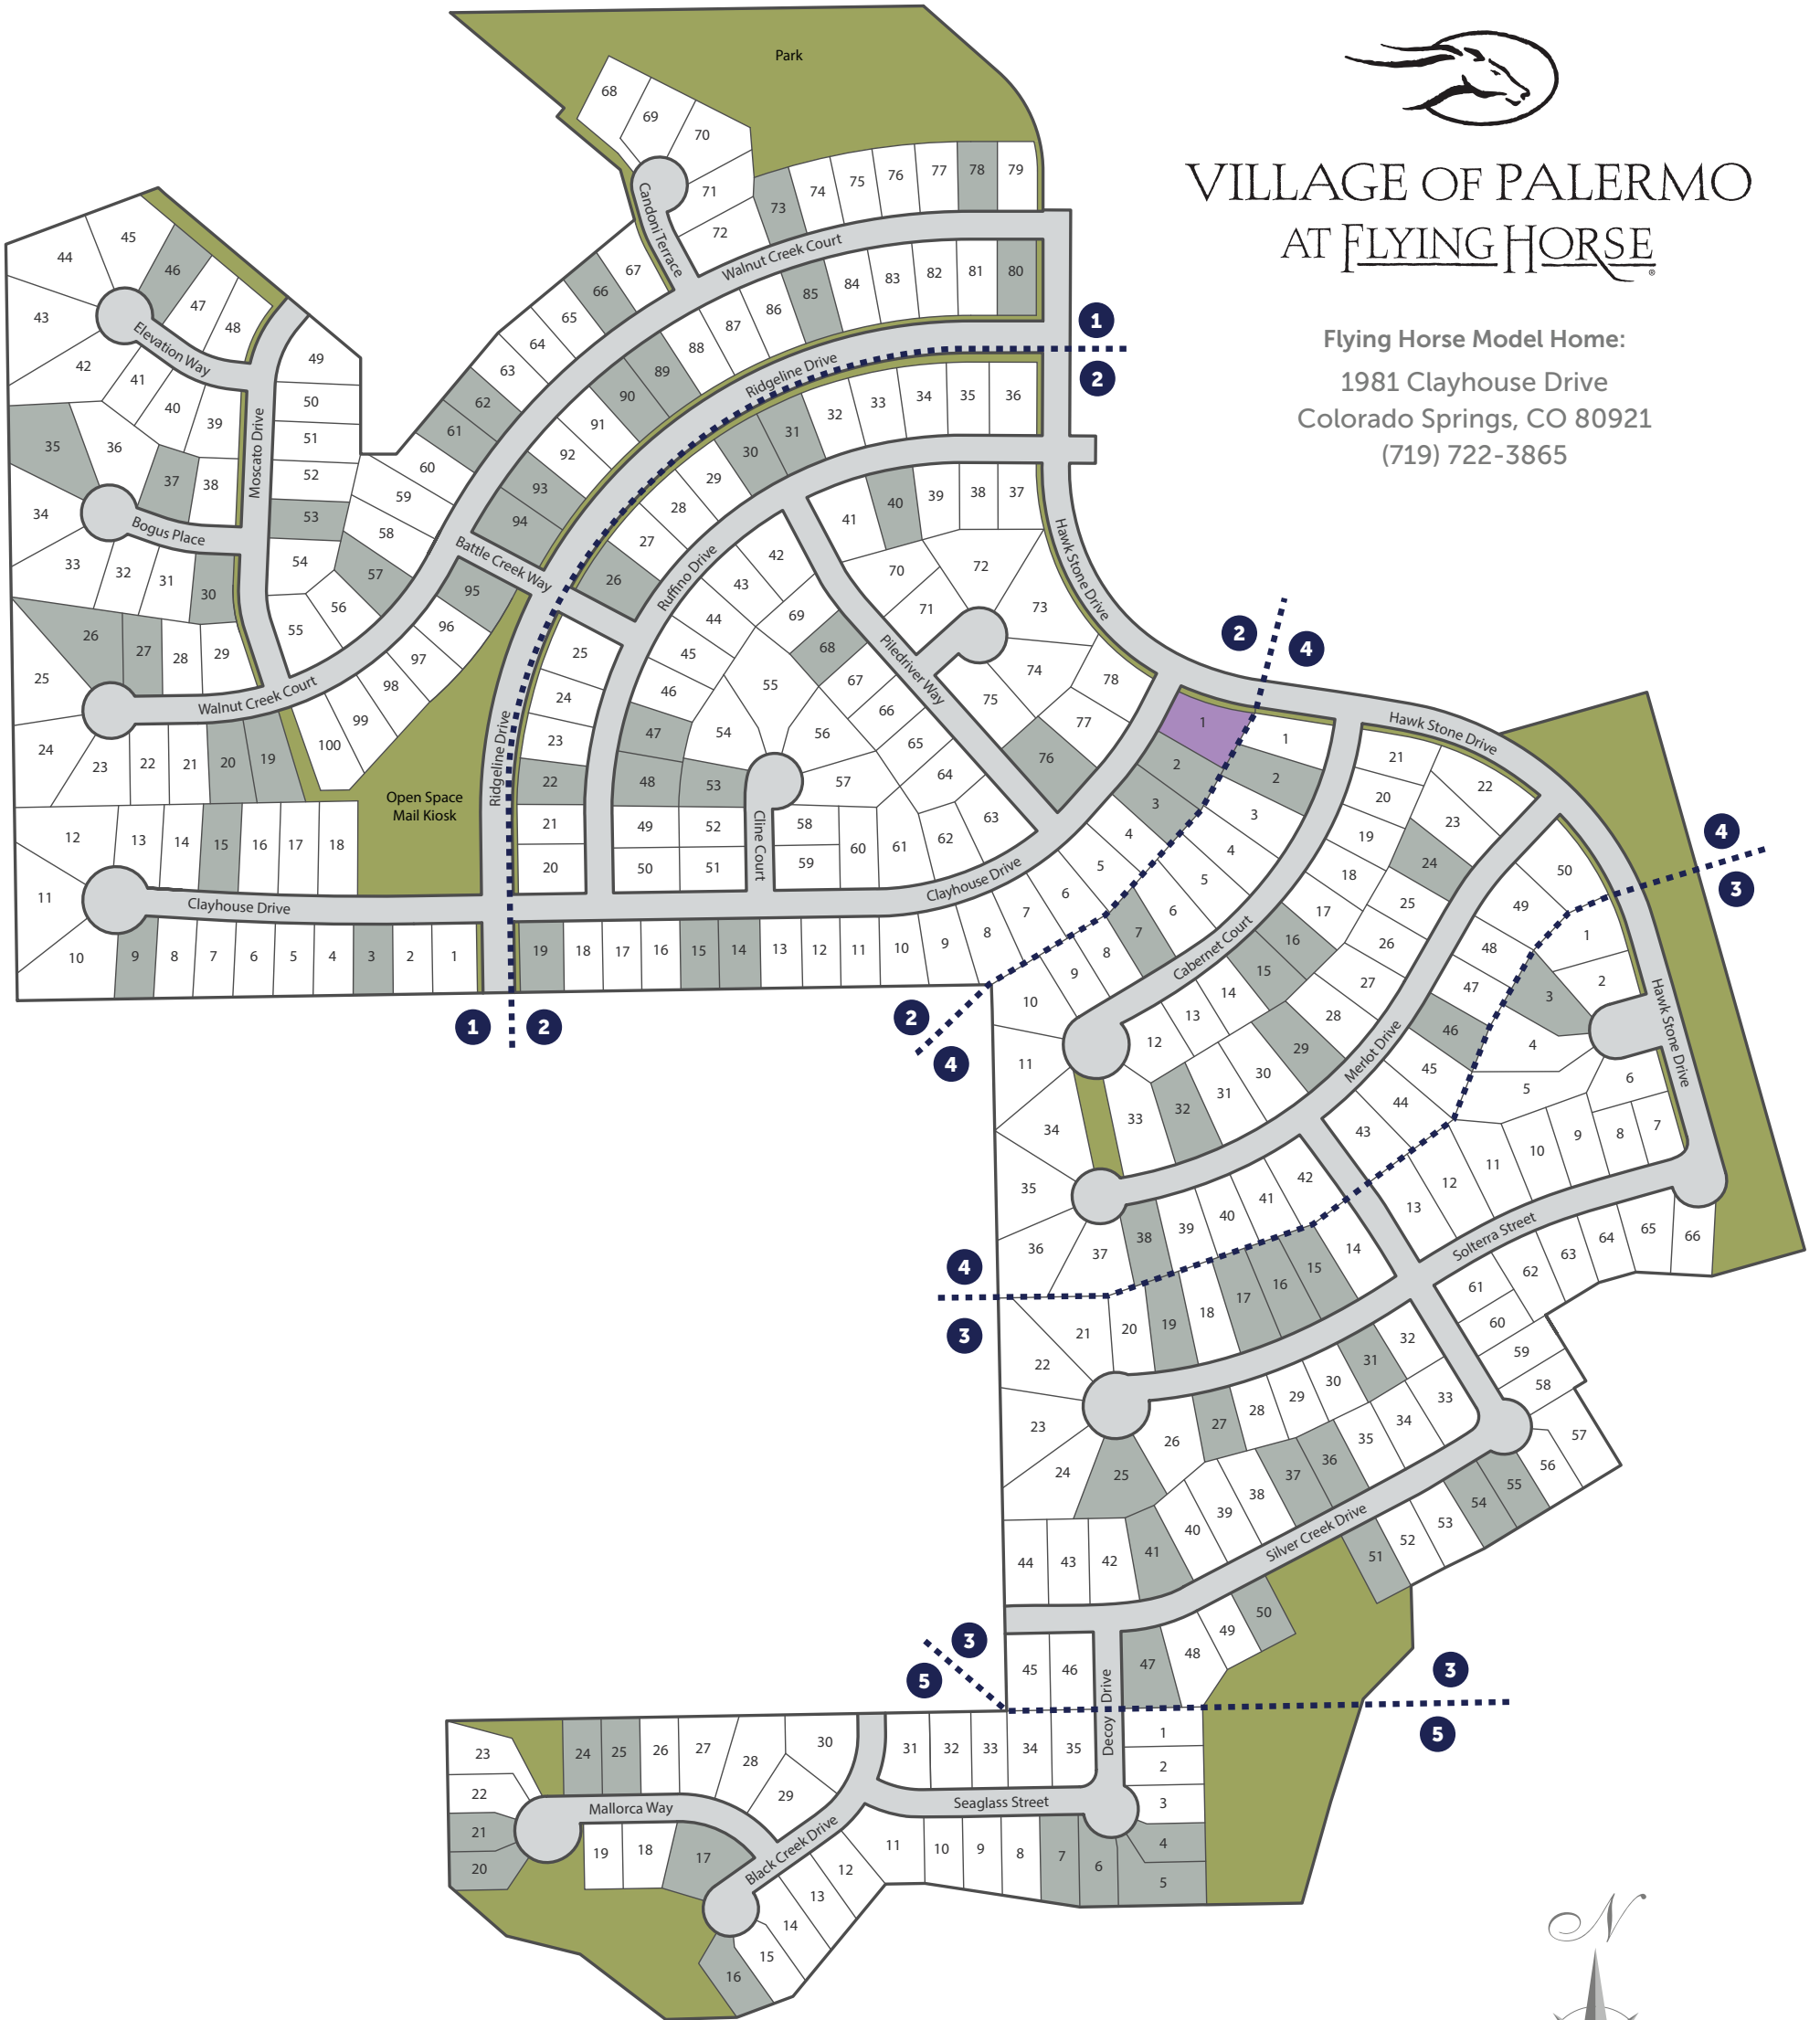

ClassicHomes.com

VILLAGE OF PALERMO AT FLYING HORSE

Flying Horse Model Home:
1981 Clayhouse Drive
Colorado Springs, CO 80921
(719) 722-3865

FILINGS 1-5

- Classic Homesites
- Classic Model
- Unavailable

Lot availability and development plan subject to change.