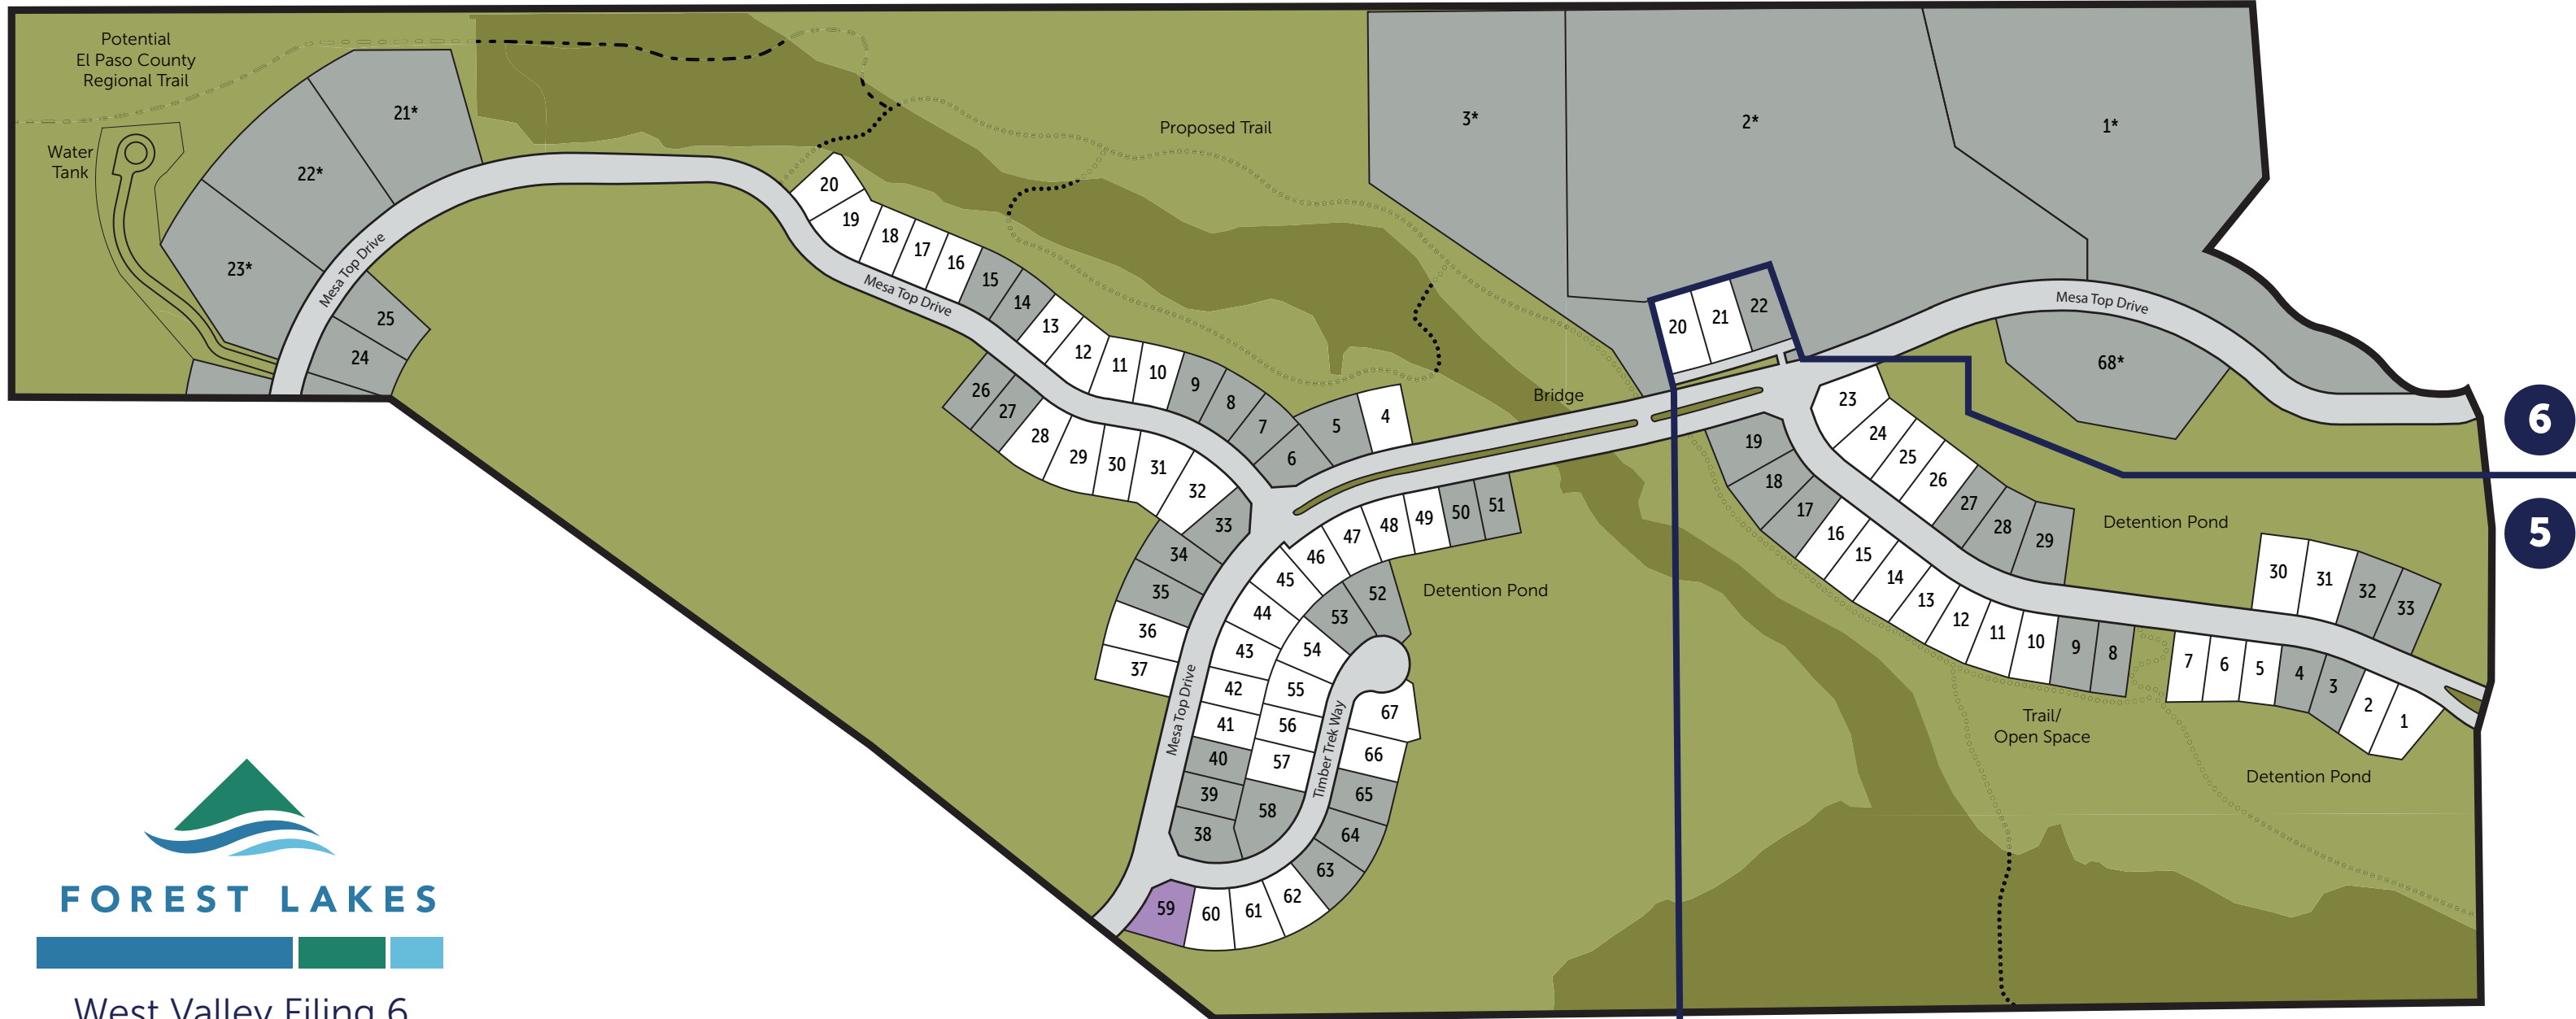

ClassicHomes.com

West Valley Filing 6

15725 Timber Trek Way  
Monument, CO 80132  
(719) 419-8232

- Classic Homesites
- Model
- Unavailable
- \* Estate Lots

Lot availability and development plan subject to change.