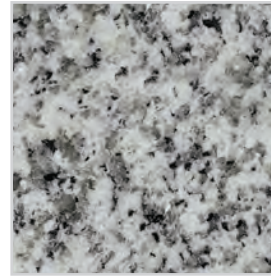

LUXE

MIDTOWN COLLECTION

4square COLLECTION

Colors will vary based on printing and monitor. Packages subject to change. 07/02/22

CABINET STYLE
Midway II
Maple - White

CABINET HARDWARE
Chrome Knob

KITCHEN COUNTERTOP
Granite
Crema Carmel

MASTER COUNTERTOP
Quartz
Frost White - Flat Edge

SECONDARY BATH COUNTERTOP
Quartz
Frost White - Flat Edge

WALL COLOR
Colonnade Grey - SW7641

CEILING COLOR
Extra White - SW7006

WHOLE HOUSE CARPET
Shaw Acclaimed
Industrial

LAMINATE FLOOR
Mannington
Anthology
Quill

MASTER BATH FLOOR
Daltile Union
Black Nickel - 12x24

SECONDARY BATH FLOOR
Daltile Bee Hive Medley
Grey - 8x10

LAUNDRY FLOOR
Daltile Modern Hearth
White Ash - 12x12

KITCHEN SPLASH
Daltile Retrospace
Modern White - 3x6

MASTER BATH SHOWER
Daltile Annapolis
Sail
Gloss Beveled - 6x18

BATH FAUCET PACKAGE
Moen Genta
Chrome

KITCHEN FAUCET
Moen Sleek
Chrome

WHOLE HOUSE LIGHTING
Acadia
Brushed Nickel