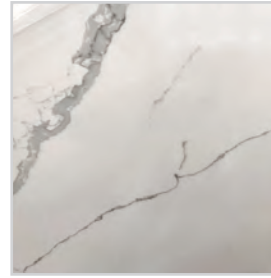

4square
COLLECTION

Colors will vary based on printing and monitor. Packages subject to change. 07/02/22

CABINET STYLE
Midway II
Maple - Charcoal

CABINET HARDWARE
Brushed Nickel Pull

KITCHEN COUNTERTOP
Quartz
Calacatta Plazo - Flat Edge

MASTER COUNTERTOP
Quartz
Frost White - Flat Edge

SECONDARY BATH COUNTERTOP
Quartz
Frost White - Flat Edge

WALL & CEILING COLOR
Egret White
SW7570

WHOLE HOUSE CARPET
Shaw Bridgeport
Crystal Haze

LAMINATE FLOOR
Mannington
Palace Plank
Armor