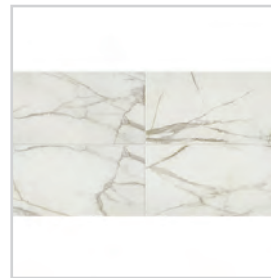

MASTER COUNTERTOP
Quartz
Frost White - Flat Edge

SECONDARY BATH COUNTERTOP
Quartz
Frost White - Flat Edge

WALL & CEILING COLOR
Egret White
SW7570

WHOLE HOUSE CARPET
Shaw Bridgeport
Crystal Haze

LAMINATE FLOOR
Mannington
Palace Plank
Armor

MASTER BATH FLOOR
Daltile Vertuo
Stria Maestro Matte - 12x24

SECONDARY BATH FLOOR
Daltile Mythique
Calacatta Venecia - 12x24

LAUNDRY FLOOR
Daltile Mythique
Calacatta Venecia - 12x24

KITCHEN SPLASH
Daltile Costa Clara
Pebble Shore - 3x12