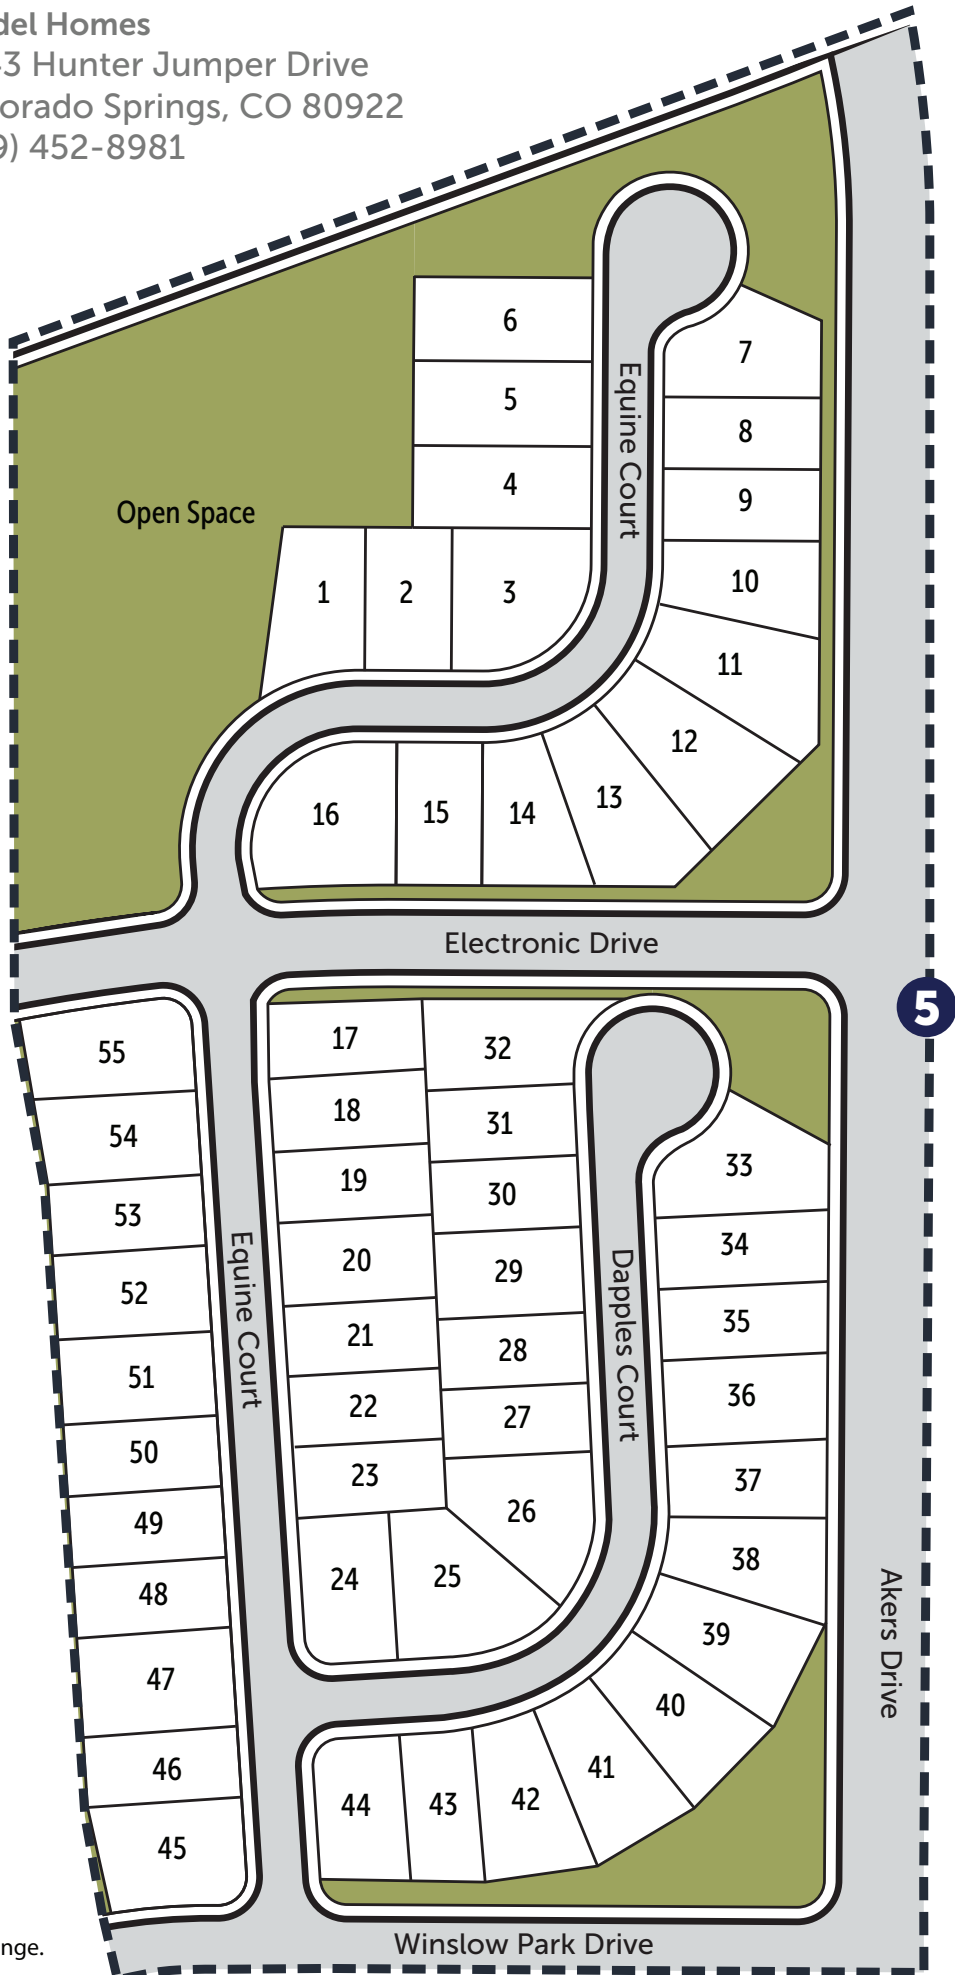

Model Homes
 7443 Hunter Jumper Drive
 Colorado Springs, CO 80922
 (719) 452-8981

ClassicHomes.com

Hannah RIDGE

FILING 5

Lot availability and development plan subject to change.