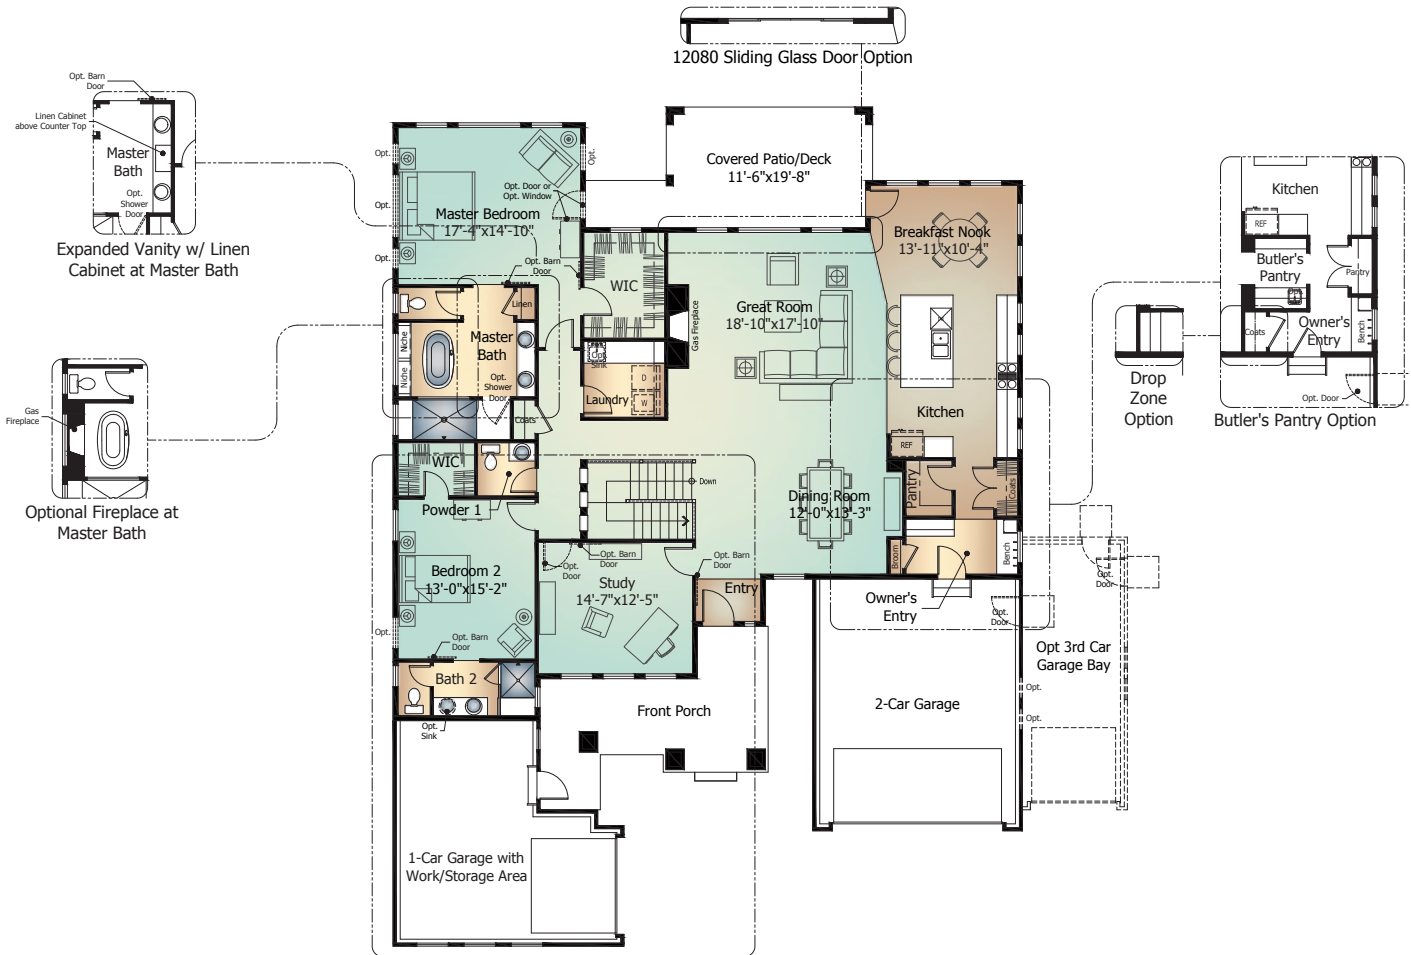

414

Infinity

CLASSIC
COLLECTION

Main Level..... 2,621 Sq. Ft.
Basement Level 2,621 Sq. Ft.
Total* **5,242 Sq. Ft.**

ClassicHomes.com

*Actual square footage may vary due to added options, chosen elevations, or amount of basement finish.

Elevation B | *Standard*

NOTES

Main Level

INFINITY Model 414

Optional 'A' Elevation shown

Expanded Main Level -
Multigenerational Suite Option

Expanded Main Level -
Master Bedroom #2 Option

Basement Level

INFINITY Model 414 | with Optional Finish

Optional 'A' Elevation shown

Optional Elevations

INFINITY Model 414

Elevation A | *Optional*

Elevation C | *Optional*

Artist's conception. All plans, landscaping, features and specifications are subject to change without notification. Measurements are approximate and may vary. Homes are built to blueprint specifications which must be referenced for specific measurements. This is a marketing document and not part of your home purchase contract.