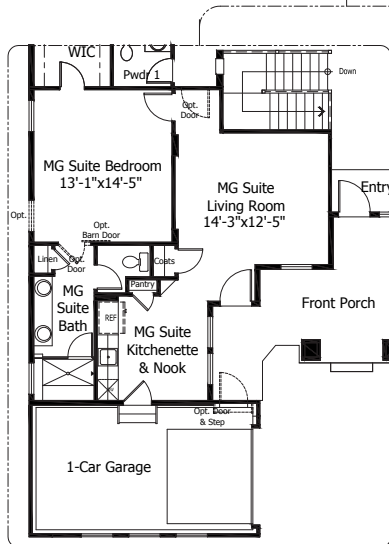

414

Infinity

CLASSIC
COLLECTION

Main Level..... 2,621 Sq. Ft.
Basement Level 2,621 Sq. Ft.
Total* **5,242 Sq. Ft.**

ClassicHomes.com

*Actual square footage may vary due to added options, chosen elevations, or amount of basement finish.

Elevation B | *Standard*

NOTES

Main Level

INFINITY Model 414

Optional 'A' Elevation shown

Expanded Main Level -
Multigenerational Suite Option

Expanded Main Level -
Master Bedroom #2 Option

Basement Level

INFINITY Model 414 | with Optional Finish

Optional 'A' Elevation shown

Optional Elevations

INFINITY Model 414

Elevation A | *Optional*

Elevation C | *Optional*

Artist's conception. All plans, landscaping, features and specifications are subject to change without notification. Measurements are approximate and may vary. Homes are built to blueprint specifications which must be referenced for specific measurements. This is a marketing document and not part of your home purchase contract.