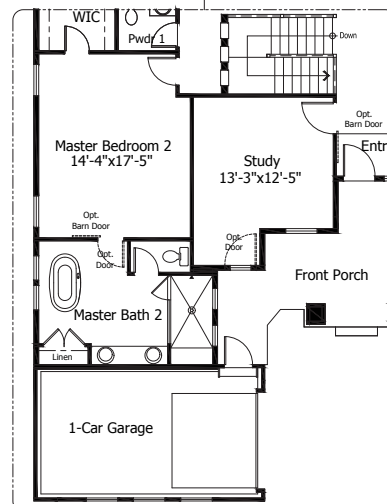

414

Infinity

CLASSIC
COLLECTION

Main Level..... 2,621 Sq. Ft.
Basement Level 2,621 Sq. Ft.
Total* **5,242 Sq. Ft.**

ClassicHomes.com

*Actual square footage may vary due to added options, chosen elevations, or amount of basement finish.

Elevation B | *Standard*

NOTES

Main Level

INFINITY Model 414

Optional 'A' Elevation shown

Expanded Main Level -
Multigenerational Suite Option

Expanded Main Level -
Master Bedroom #2 Option

Basement Level

INFINITY Model 414 | with Optional Finish

Optional 'A' Elevation shown

Optional Elevations

INFINITY Model 414

Elevation A | *Optional*

Elevation C | *Optional*

Artist's conception. All plans, landscaping, features and specifications are subject to change without notification. Measurements are approximate and may vary. Homes are built to blueprint specifications which must be referenced for specific measurements. This is a marketing document and not part of your home purchase contract.