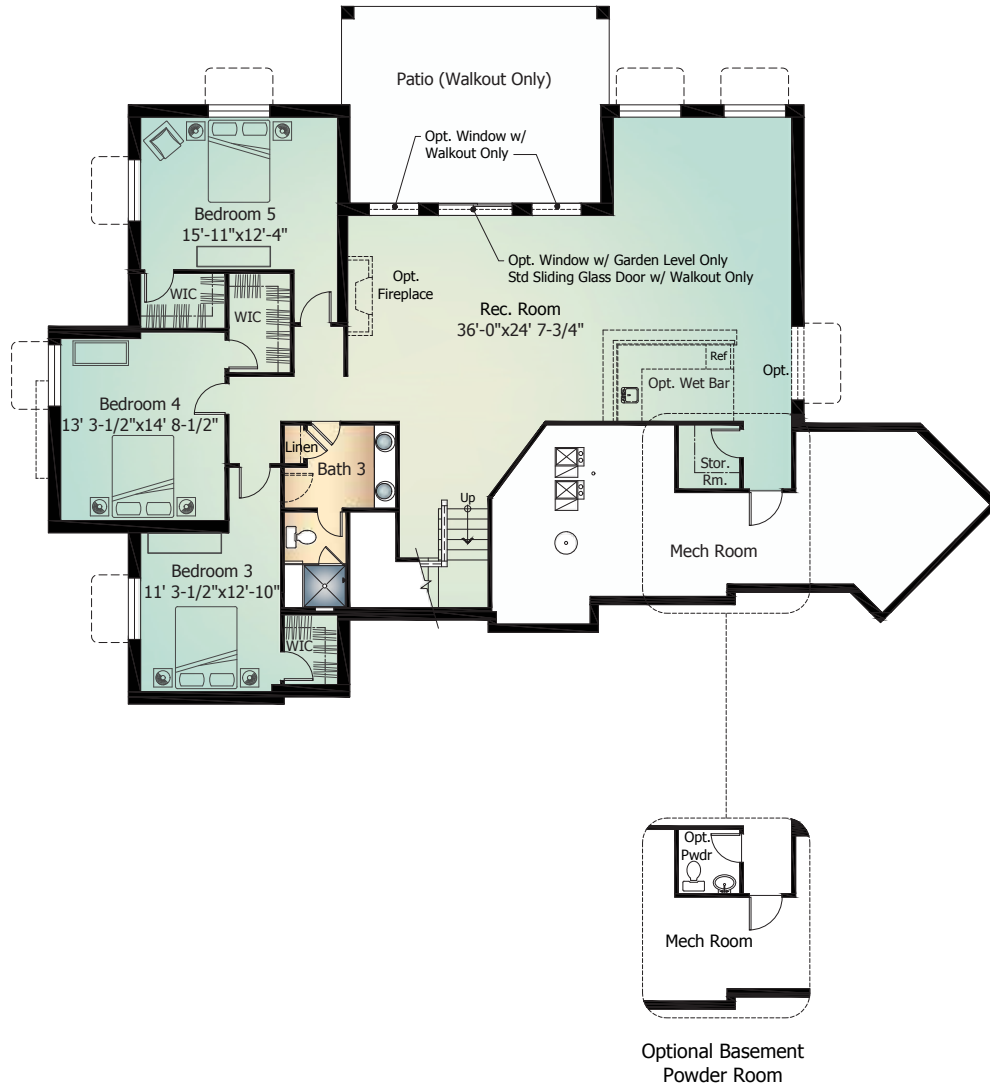

# Stonewood

**CLASSIC**  
COLLECTION

Main Level..... 2,533 Sq. Ft.  
Basement Level ..... 2,528 Sq. Ft.  
**Total\*** ..... **5,061 Sq. Ft.**

*ClassicHomes.com*

\*Actual square footage may vary due to added options, chosen elevations, or amount of basement finish.

# Main Level

STONEWOOD Model 412

Standard 'A' Elevation shown

OPT. MASTER BATH LAYOUT

# Basement Level

STONEWOOD Model 412 | with Optional Finish

Standard 'A' Elevation shown

*Artist's conception. All plans, landscaping, features and specifications are subject to change without notification. Measurements are approximate and may vary. Homes are built to blueprint specifications which must be referenced for specific measurements. This is a marketing document and not part of your home purchase contract.*