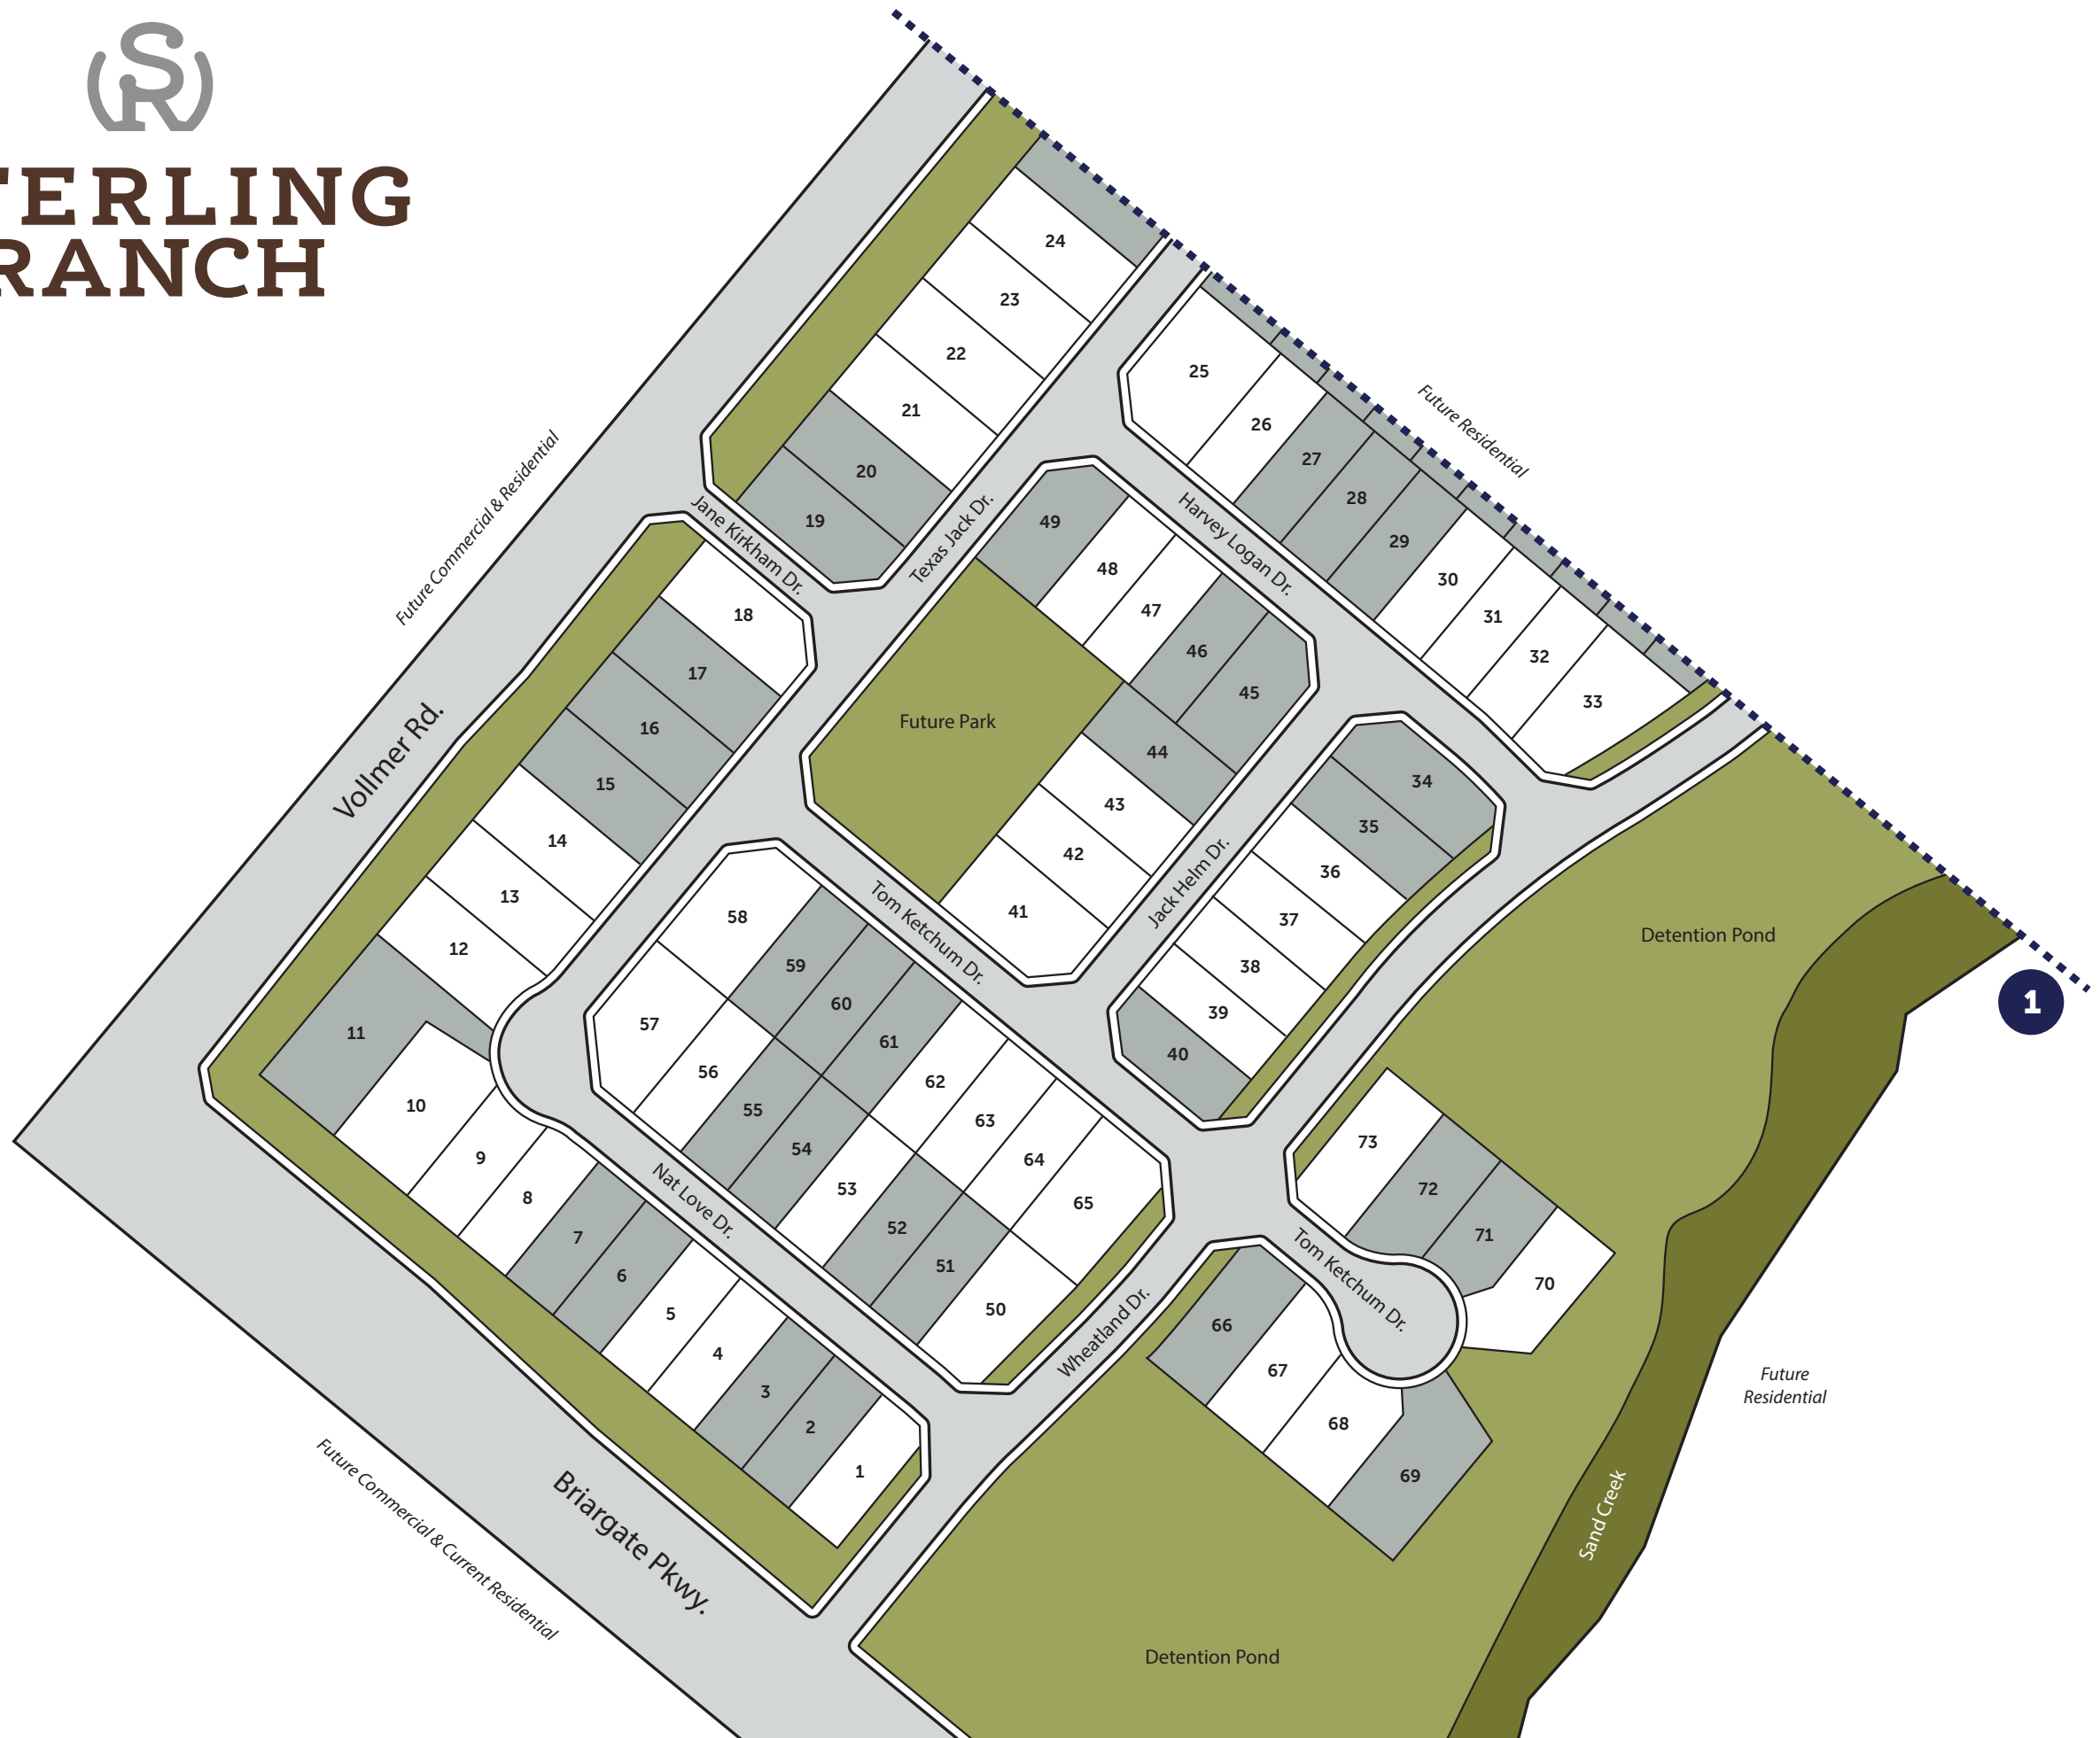

ClassicHomes.com

STERLING RANCH

Homestead North Filing 1

- Classic Homesites
- Unavailable

Model Homes Location:

Sold From Timber Ridge Model Home:
 9974 Antelope Ravine
 Colorado Springs, CO 80908
 (719) 888-3682

Lot availability and development plan subject to change.